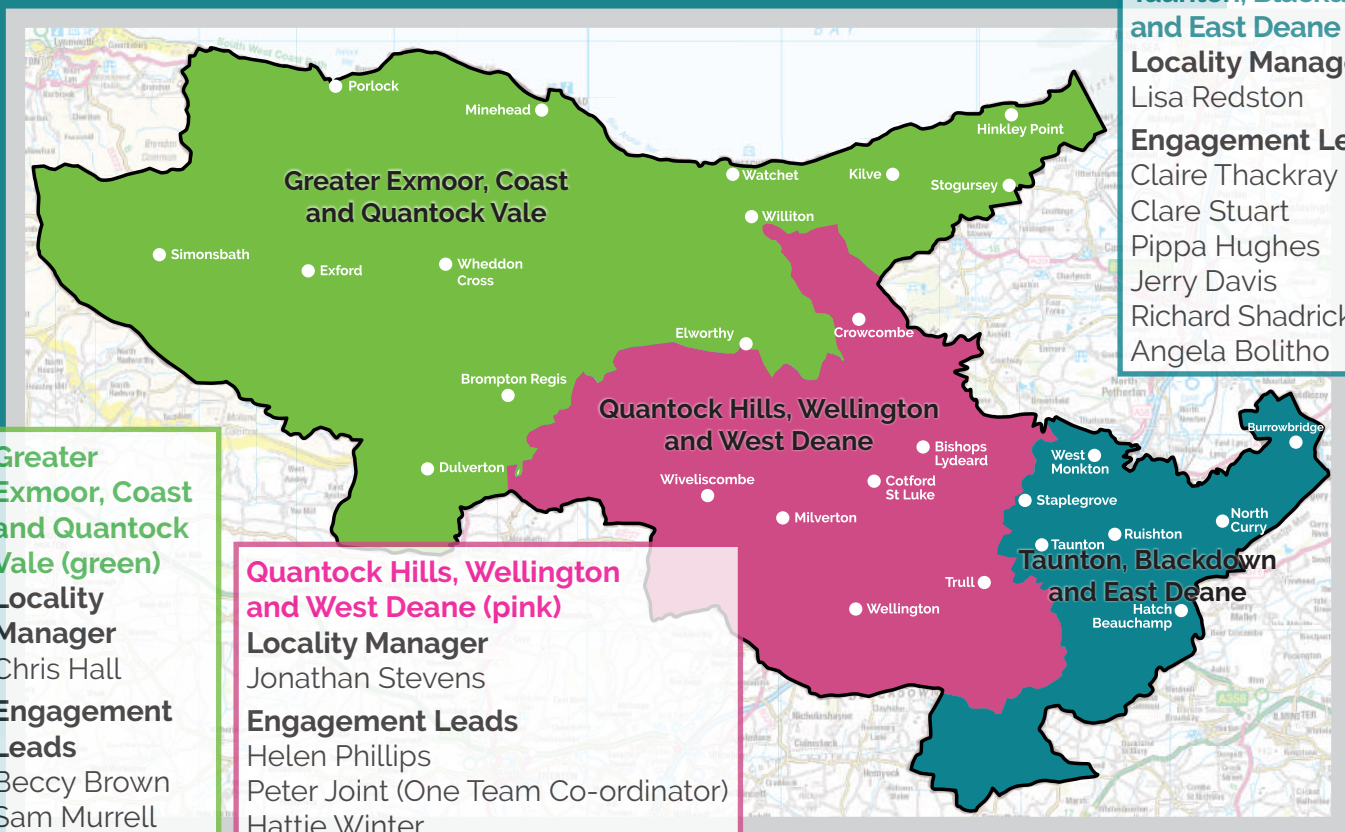

Our Commitment to Localities

Introduction

The newly formed Somerset West and Taunton Council covers a very large and diverse area, including Exmoor National Park, the Quantock and Blackdown Hills Areas of Outstanding Natural Beauty, an extensive coastline and the Somerset Levels and Moors. It is made up of sparsely populated rural areas, market and coastal towns and villages and Somerset's County Town of Taunton. We understand that different places have different needs, priorities and aspirations. Our commitment to localities is to understand and respect those differences and to work with our communities and partner organisations to improve the wellbeing of our people and places.

Our Localities Compass

Our localities compass will guide and inform our activity with communities, partner agencies, businesses and customers. It represents the whole Council's commitment to every locality across Somerset West and Taunton.

We also employ a dedicated team of front line operational staff acting as Locality Champions – maintaining and improving our housing and property, our green surroundings and our open spaces.

Our Localities

The map below shows how our team of Locality Managers and Engagement Leads are working in different areas across Somerset West and Taunton. Engagement Leads will be the main point of contact for communities and partner organisations in the areas shown below: